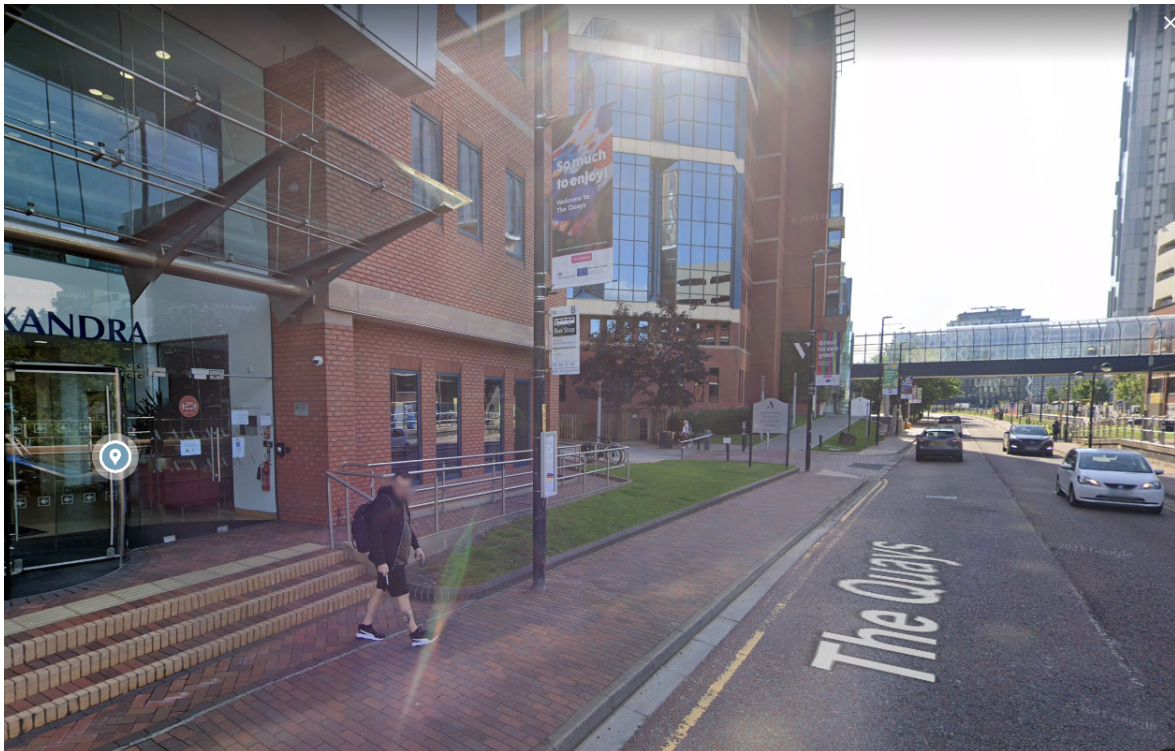

How to get to Bupa Place

[Bupa Place](#) 102 The Quays, Salford M50 3SP

Driving

You can use the Lowry Outlet Car Park, charges apply. From there it's just a 4-minute walk to Bupa Place.

[Lowry Outlet Car Park](#) G17, The Quays, Salford M50 3TY

Metrolink

If you are using the tram, please get off at Harbour City tram stop, which is on the Eccles (blue) line and the MediaCityUK (orange) line.

[Harbour City](#) The Quays, Salford M50 3AZ

Bus

If you are using the bus, please get off at Harbour City Metrolink (Stop B) bus stop, and then it's just a 1-minute walk.