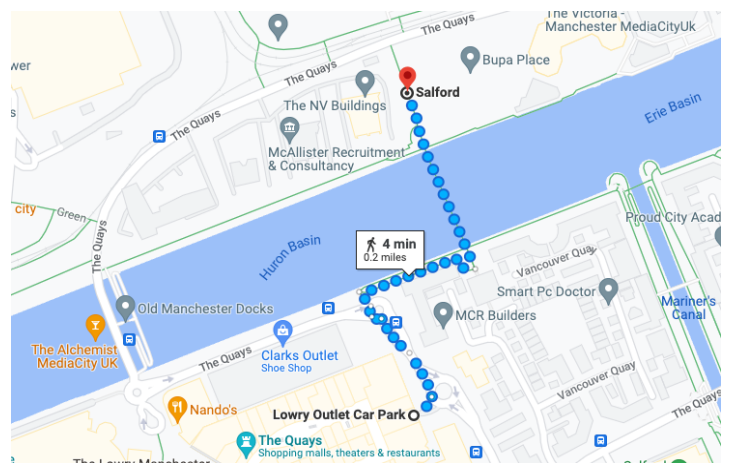

How to get to Bupa Place

[Bupa Place](#) 102 The Quays, Salford M50 3SP

Driving

You can use the Lowry Outlet Car Park, charges apply. From there it's just a 4-minute walk to Bupa Place.

[Lowry Outlet Car Park](#) G17, The Quays, Salford M50 3TY

Metrolink

If you are using the tram, please get off at Harbour City tram stop, which is on the Eccles (blue) line and the MediaCityUK (orange) line.

[Harbour City](#) The Quays, Salford M50 3AZ

Bus

If you are using the bus, please get off at Harbour City Metrolink (Stop B) bus stop, and then it's just a 1-minute walk.

[Harbour City Metrolink \(Stop B\)](#) Salford M50 3SP